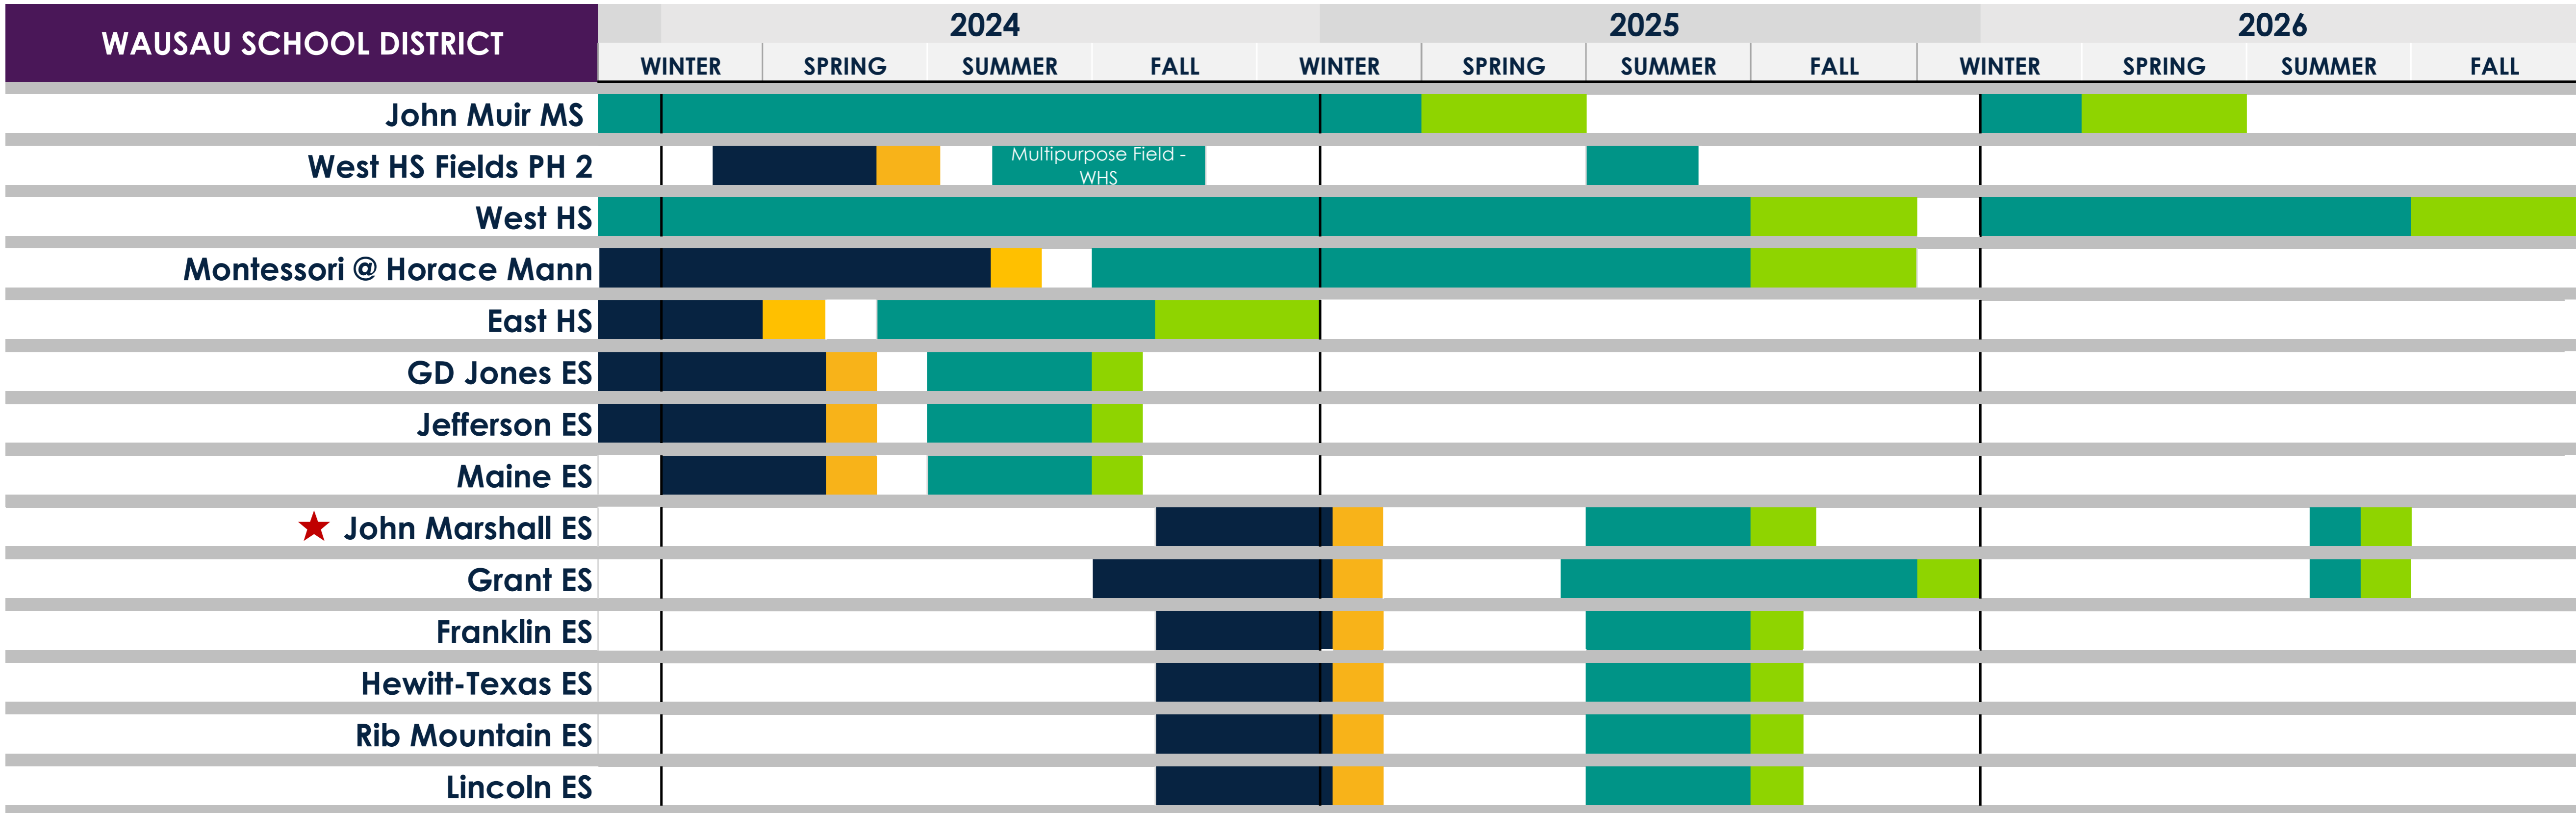

Wausau School District Project Schedule

- Design Phase
- Bidding Phase
- Construction Phase
- Cx/Punchlist

Updated: 1-4-2024

★ John Marshall Elementary School Design is 50% complete and work has been pended for one year.